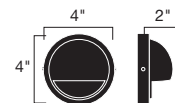

Mounting Height	0'	0.5'	1'	2'	3'	4'	5'
6"	71.5	18.7	2.5	0.14	0.04	0.01	-
12"	16.1	10.8	4.2	0.57	0.13	0.04	0.04
30"	2.7	2.5	2.1	1.04	0.43	.2	0.9